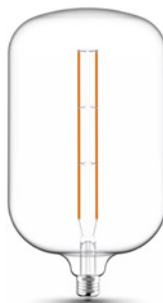

32
71,45 €

CARMELLA CANDY CLEAR 1
by Daylight

LED LIGHT BULB
ø 120mm, h 264mm
E27, 15.000h
Dimmable: YES
Transparent: 13W, 2700K, 1500lm
COD. 1CA420D130

33
93,70 €

CARMELLA CANDY CLEAR 2
by Daylight

LED LIGHT BULB
ø 150mm, h 314mm
E27, 15.000h
Dimmable: YES
Transparent: 13W, 2700K, 1500lm
COD. 1CA421D130