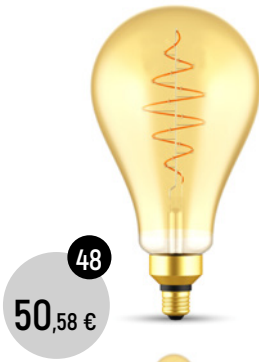

48
50,58 €

CROISSANT A160
by Daylight

LED LIGHT BULB
ø 160mm, h 290mm
E27, 15.000h
Dimmable: YES
Amber: 8,5W, 1800K, 600lm
COD. 4BB0D0809