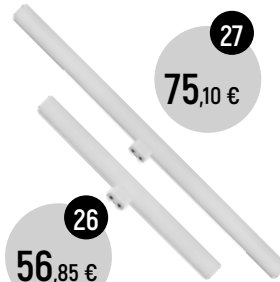

23
42,40 €

DASH D170
by Daylight

LED LIGHT BULB
ø 170mm, h 100mm
E27, 15.000h
Dimmable: YES
Transparent: 6W, 2700K, 610lm
COD. 2D170D600

24
33,09 €

25
27,49 €

DASH D66
by Daylight

LED LIGHT BULB
ø 66mm, h 76mm
E14, 15.000h
Dimmable: YES
Frosted: 4W, 2700K, 300lm
COD. 2D066D410
Transparent: 4W, 2700K, 320lm
COD. 2D066D400

26
56,85 €

27
75,10 €

LINESTRA
by Daylight

LED LIGHT BULB
S14d, 15.000h
Dimmable: YES
ø 30mm x 300mm
Porcelain: 6W, 2700K, 470lm
COD. 9L300D610
ø 30mm x 500mm
Porcelain: 7W, 2700K, 560lm
COD. 9L500D710

28
57,20 €