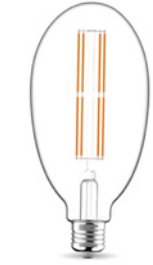

**MAMMAMIA
DROP 4**
by Daylight

LED LIGHT BULB
ø 180mm, h 355mm
E27, 15.000h
Dimmable: YES
Frosted: 13W, 2700K, 1521lm
COD. 1MA351D130

39
61,95 €