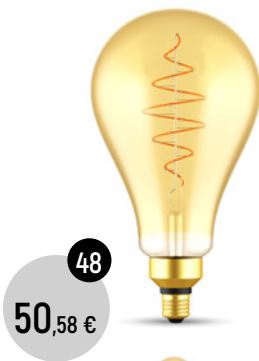

48
50,58 €

CROISSANT A160
by Daylight

LED LIGHT BULB
ø 160mm, h 290mm
E27, 15.000h
Dimmable: YES
Amber: 8,5W, 1800K, 600lm
COD. 4BB0D0809