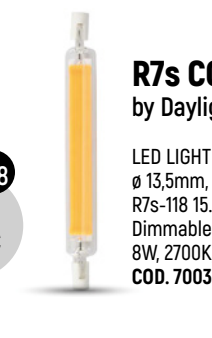

R7s COB
by Daylight

LED LIGHT BULB
ø 13,5mm, h 118mm
R7s-118 15.000h
Dimmable: NO
8W, 2700K, 1050lm
COD. 700309.00A

128
31,15 €

Le lampadine sono rifinite artigianalmente per cui possono subire delle variazioni estetiche
The bulbs are finished by hand so they can undergo aesthetic variations.

NOTA: I prodotti possono subire variazioni dei parametri tecnici (potenza, temperatura di colore) a causa dei miglioramenti tecnologici o di adeguamento alle normative vigenti.
NOTE: Technical parameters (Power, color temperature) can vary accordingly to advancements in technology or adaptation to adjustment to existing regulations.