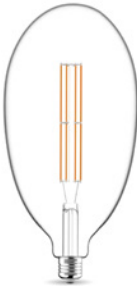

**MAMMAMIA
DROP 1 CLEAR**
by Daylight

LED LIGHT BULB
ø 95mm, h 200mm
E27, 15.000h
Dimmable: YES
Transparent: 13W, 2700K, 1500lm
COD. 1MA419D130

40
87,50 €