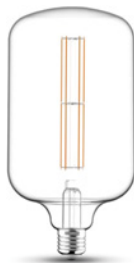

30
78,20 €

CARMELLA CANDY 3
by Daylight

LED LIGHT BULB
ø 150mm, h 314mm
E27, 15.000h
Dimmable: YES
Frosted: 13W, 2700K, 1521lm
COD. 1CA357D130

31
115,75 €

CARMELLA CANDY 4
by Daylight

LED LIGHT BULB
ø 180mm, h 364mm
E27, 15.000h
Dimmable: YES
Frosted: 13W, 2700K, 1521lm
COD. 1CA358D130