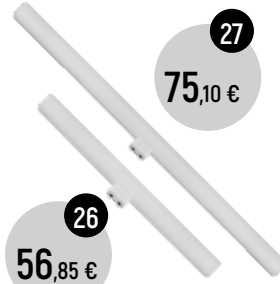

23
42,40 €

DASH D170
by Daylight

LED LIGHT BULB
ø 170mm, h 100mm
E27, 15.000h
Dimmable: YES
Transparent: 6W, 2700K, 610lm
COD. 2D170D600

24
33,09 €

25
27,49 €

DASH D66
by Daylight

LED LIGHT BULB
ø 66mm, h 76mm
E14, 15.000h
Dimmable: YES
Frosted: 4W, 2700K, 300lm
COD. 2D066D410
Transparent: 4W, 2700K, 320lm
COD. 2D066D400

26
56,85 €

27
75,10 €

LINESTRA
by Daylight

LED LIGHT BULB
S14d, 15.000h
Dimmable: YES
ø 30mm x 300mm
Porcelain: 6W, 2700K, 470lm
COD. 9L300D610
ø 30mm x 500mm
Porcelain: 7W, 2700K, 560lm
COD. 9L500D710

28
57,20 €