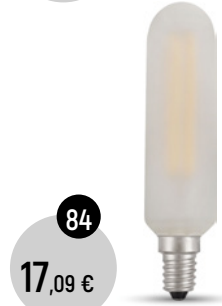

84
17,09 €

T30
by Daylight

LED LIGHT BULB
ø 30mm, h 120mm
E14, 15.000h
Dimmable: YES
CRI ≥ 90
Satin White: 5W, 2700K, 470lm
COD. 1TU30D412