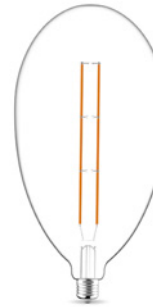

**MAMMAMIA
DROP 2 CLEAR**
by Daylight

LED LIGHT BULB
ø 150mm, h 305mm
E27, 15.000h
Dimmable: YES
Transparent: 13W, 2700K, 1500lm
COD. 1MA418D130

41
108,00 €