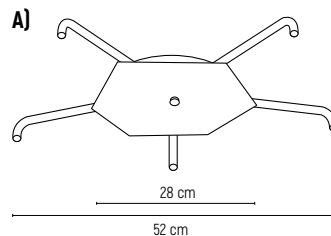

* Bulbs and suspension set excluded.

finishes/