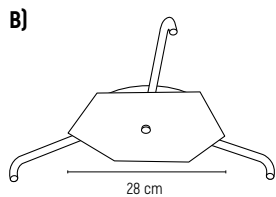

CANOPY Ø 200mm
pg. 105

CANOPY Ø 330mm
pg. 105

CANOPY Ø 440mm
pg. 105

CANOPY 330X330mm
pg. 105

CANOPY 440X440mm
pg. 105

CANOPY 800X270mm
pg. 105

MEDUSA/C 3

DIMENSION/ H 4 x 48 cm **WEIGHT/** 0,7 kg
 Satin Gold Cod. ME1030020 / Satin Nickel Cod. ME1030022
 Matt Anthracite Cod. ME1030023

DIMENSION/ H 4 x 42 cm **WEIGHT/** 2,3 kg
ASYMMETRICAL (a)

White Cod. **R01290010** / Black Cod. **R01290030**
Satin Brass Cod. **R01290082**

IRREGULAR SIDES (b)

White Cod. **R01300010** / Black Cod. **R01300030**
Satin Brass Cod. **R01300082**

CANOPY PEPERITA w/ROD

DIMENSION/ H 26 x 42 cm **WEIGHT/** 2,4 kg
ASYMMETRICAL (a)

White Cod. **R01270010** / Black Cod. **R01270030**
Satin Brass Cod. **R01270082**

IRREGULAR SIDES (b)

White Cod. **R01280010** / Black Cod. **R01280030**
Satin Brass Cod. **R01280082**

CANOPY PEPERITA w/PTL

DIMENSION/ H 48 x 41 cm **WEIGHT/** 2,2 kg
ASYMMETRICAL (a)

White Cod. **R01250010** / Black Cod. **R01250030**
Satin Brass Cod. **R01250082**

IRREGULAR SIDES (b)

White Cod. **R01260010** / Black Cod. **R01260030**
Satin Brass Cod. **R01260082**