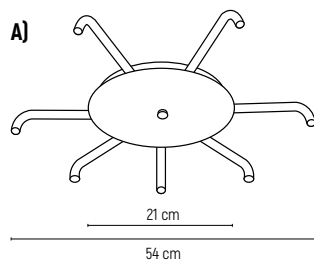

MEDUSA/C 7

DIMENSION/ H 4 x 54 cm **WEIGHT/** 1 kg
Satin Gold Cod. ME1070020 | Satin Nickel Cod. ME1070022
Matt Anthracite Cod. ME1070023