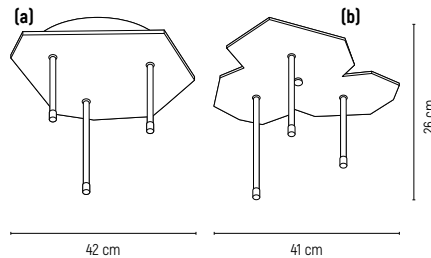

MEDUSA/C 7

DIMENSION/ H 4 x 54 cm **WEIGHT/** 1 kg
 Satin Gold Cod. ME1070020 | Satin Nickel Cod. ME1070022
 Matt Anthracite Cod. ME1070023

* Bulbs and suspension set excluded.

finishes/ 

CANOPY PEPERITA w/o-ROD

DIMENSION/ H 4 x 42 cm **WEIGHT/** 2,3 kg
ASYMMETRICAL (a)

White Cod. **R01290010** / Black Cod. **R01290030**
Satin Brass Cod. **R01290082**

IRREGULAR SIDES (b)

White Cod. **R01300010** / Black Cod. **R01300030**
Satin Brass Cod. **R01300082**

CANOPY PEPERITA w/ROD

DIMENSION/ H 26 x 42 cm **WEIGHT/** 2,4 kg
ASYMMETRICAL (a)

White Cod. **R01270010** / Black Cod. **R01270030**
Satin Brass Cod. **R01270082**

IRREGULAR SIDES (b)

White Cod. **R01280010** / Black Cod. **R01280030**
Satin Brass Cod. **R01280082**

CANOPY PEPERITA w/PTL

DIMENSION/ H 48 x 41 cm **WEIGHT/** 2,2 kg
ASYMMETRICAL (a)

White Cod. **R01250010** / Black Cod. **R01250030**
Satin Brass Cod. **R01250082**

IRREGULAR SIDES (b)

White Cod. **R01260010** / Black Cod. **R01260030**
Satin Brass Cod. **R01260082**