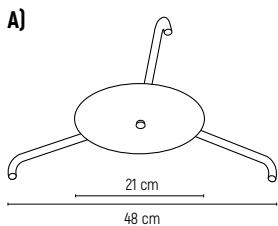

CANOPY Ø 200mm
pg. 105

CANOPY Ø 330mm
pg. 105

CANOPY Ø 440mm
pg. 105

CANOPY 330X330mm
pg. 105

CANOPY 440X440mm
pg. 105

CANOPY 800X270mm
pg. 105

MEDUSA/C 3

DIMENSION/ H 4 x 48 cm **WEIGHT/** 0,7 kg
 Satin Gold Cod. ME1030020 / Satin Nickel Cod. ME1030022
 Matt Anthracite Cod. ME1030023

DIMENSION/ H 4 x 42 cm **WEIGHT/** 2,3 kg
ASYMMETRICAL (a)

White Cod. **R01290010** / Black Cod. **R01290030**
Satin Brass Cod. **R01290082**

IRREGULAR SIDES (b)

White Cod. **R01300010** / Black Cod. **R01300030**
Satin Brass Cod. **R01300082**

CANOPY PEPERITA w/ROD

DIMENSION/ H 26 x 42 cm **WEIGHT/** 2,4 kg
ASYMMETRICAL (a)

White Cod. **R01270010** / Black Cod. **R01270030**
Satin Brass Cod. **R01270082**

IRREGULAR SIDES (b)

White Cod. **R01280010** / Black Cod. **R01280030**
Satin Brass Cod. **R01280082**

CANOPY PEPERITA w/PTL

DIMENSION/ H 48 x 41 cm **WEIGHT/** 2,2 kg
ASYMMETRICAL (a)

White Cod. **R01250010** / Black Cod. **R01250030**
Satin Brass Cod. **R01250082**

IRREGULAR SIDES (b)

White Cod. **R01260010** / Black Cod. **R01260030**
Satin Brass Cod. **R01260082**