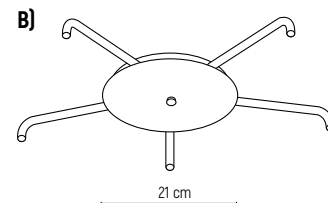

* Bulbs and suspension set excluded.

finishes/