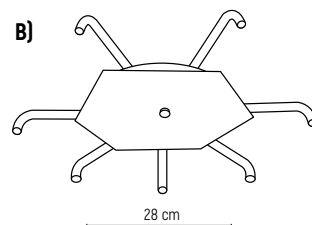

MEDUSA/C 7

DIMENSION/ H 4 x 54 cm **WEIGHT/** 1 kg
Satin Gold Cod. ME1070020 | Satin Nickel Cod. ME1070022
Matt Anthracite Cod. ME1070023