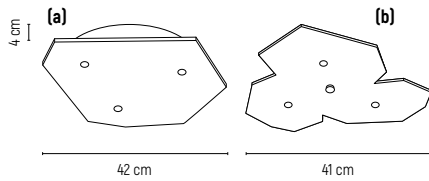

MEDUSA/C 7

DIMENSION/ H 4 x 54 cm **WEIGHT/** 1 kg
 Satin Gold Cod. ME1070020 | Satin Nickel Cod. ME1070022
 Matt Anthracite Cod. ME1070023

* Bulbs and suspension set excluded.

finishes/ 

CANOPY PEPERITA w/o-ROD

DIMENSION/ H 4 x 42 cm **WEIGHT/** 2,3 kg
ASYMMETRICAL (a)

White Cod. **R01290010** / Black Cod. **R01290030**
Satin Brass Cod. **R01290082**

IRREGULAR SIDES (b)

White Cod. **R01300010** / Black Cod. **R01300030**
Satin Brass Cod. **R01300082**

CANOPY PEPERITA w/ROD

DIMENSION/ H 26 x 42 cm **WEIGHT/** 2,4 kg
ASYMMETRICAL (a)

White Cod. **R01270010** / Black Cod. **R01270030**
Satin Brass Cod. **R01270082**

IRREGULAR SIDES (b)

White Cod. **R01280010** / Black Cod. **R01280030**
Satin Brass Cod. **R01280082**

CANOPY PEPERITA w/PTL

DIMENSION/ H 48 x 41 cm **WEIGHT/** 2,2 kg
ASYMMETRICAL (a)

White Cod. **R01250010** / Black Cod. **R01250030**
Satin Brass Cod. **R01250082**

IRREGULAR SIDES (b)

White Cod. **R01260010** / Black Cod. **R01260030**
Satin Brass Cod. **R01260082**