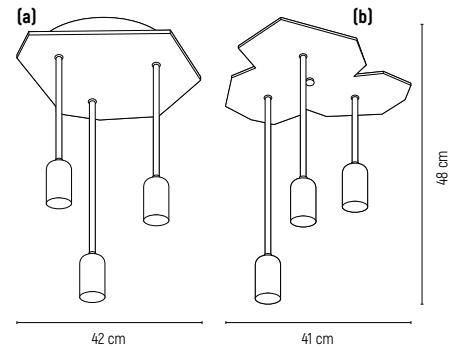

CANOPY Ø 200mm
pg. 105

CANOPY Ø 330mm
pg. 105

CANOPY Ø 440mm
pg. 105

CANOPY 330X330mm
pg. 105

CANOPY 440X440mm
pg. 105

CANOPY 800X270mm
pg. 105

MEDUSA/C 3

DIMENSION/ H 4 x 48 cm **WEIGHT/** 0,7 kg
 Satin Gold Cod. ME1030020 / Satin Nickel Cod. ME1030022
 Matt Anthracite Cod. ME1030023

DIMENSION/ H 4 x 42 cm **WEIGHT/** 2,3 kg
ASYMMETRICAL (a)

White Cod. **R01290010** / Black Cod. **R01290030**
Satin Brass Cod. **R01290082**

IRREGULAR SIDES (b)

White Cod. **R01300010** / Black Cod. **R01300030**
Satin Brass Cod. **R01300082**

CANOPY PEPERITA w/ROD

DIMENSION/ H 26 x 42 cm **WEIGHT/** 2,4 kg
ASYMMETRICAL (a)

White Cod. **R01270010** / Black Cod. **R01270030**
Satin Brass Cod. **R01270082**

IRREGULAR SIDES (b)

White Cod. **R01280010** / Black Cod. **R01280030**
Satin Brass Cod. **R01280082**

CANOPY PEPERITA w/PTL

DIMENSION/ H 48 x 41 cm **WEIGHT/** 2,2 kg
ASYMMETRICAL (a)

White Cod. **R01250010** / Black Cod. **R01250030**
Satin Brass Cod. **R01250082**

IRREGULAR SIDES (b)

White Cod. **R01260010** / Black Cod. **R01260030**
Satin Brass Cod. **R01260082**